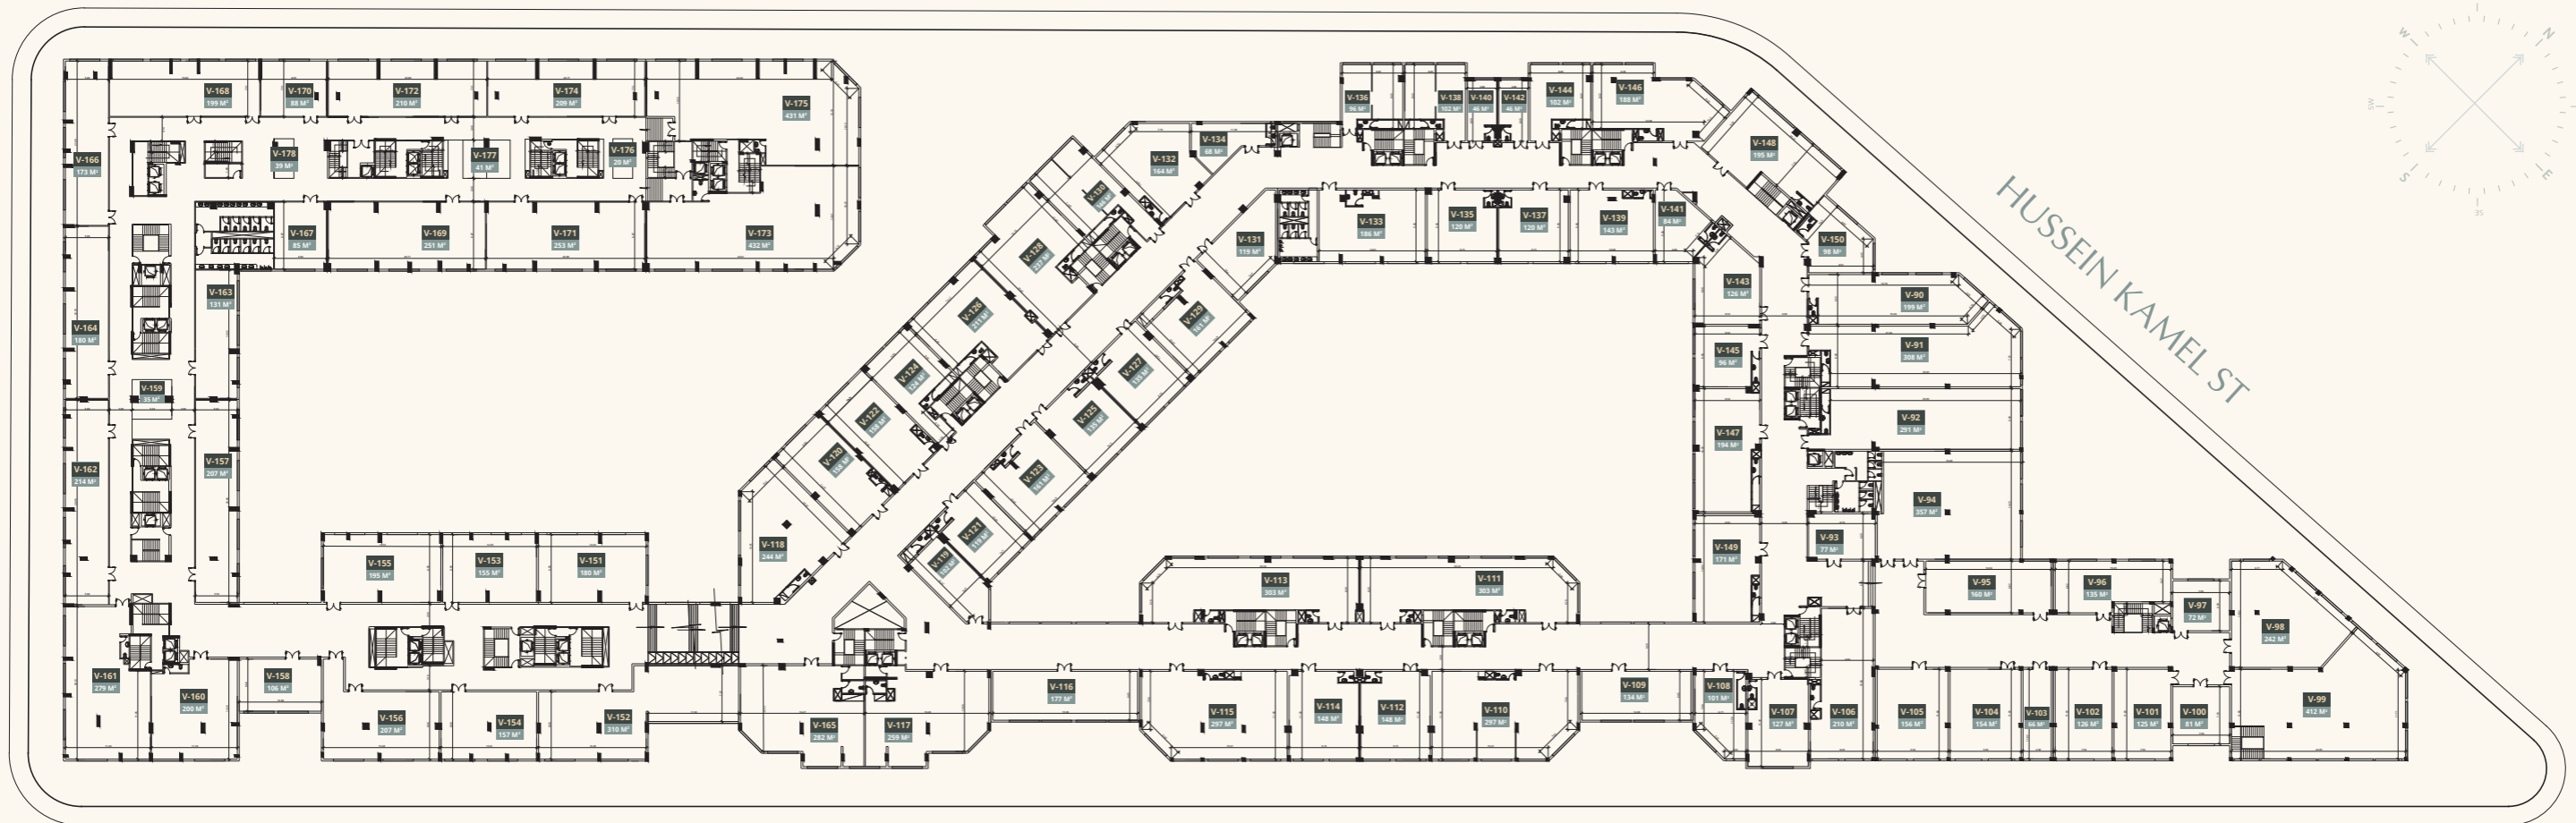

VALORE EL.THAWRA COMMERCIAL

FATHI AL KASHLAN ST

EL-THAWRA ST

Horizontal Plane For The First Floor

Valore Thawra's design is one of a mixed-use-development, sketched to introduce a full-fledged experience. Designed so that there is a store for every need. This structure minimizes the competition between similar shops, anchors, and services while maximizing the visitor experience. Valore Thawra intertwines the essentials with casual outings, making it a one-stop destination.