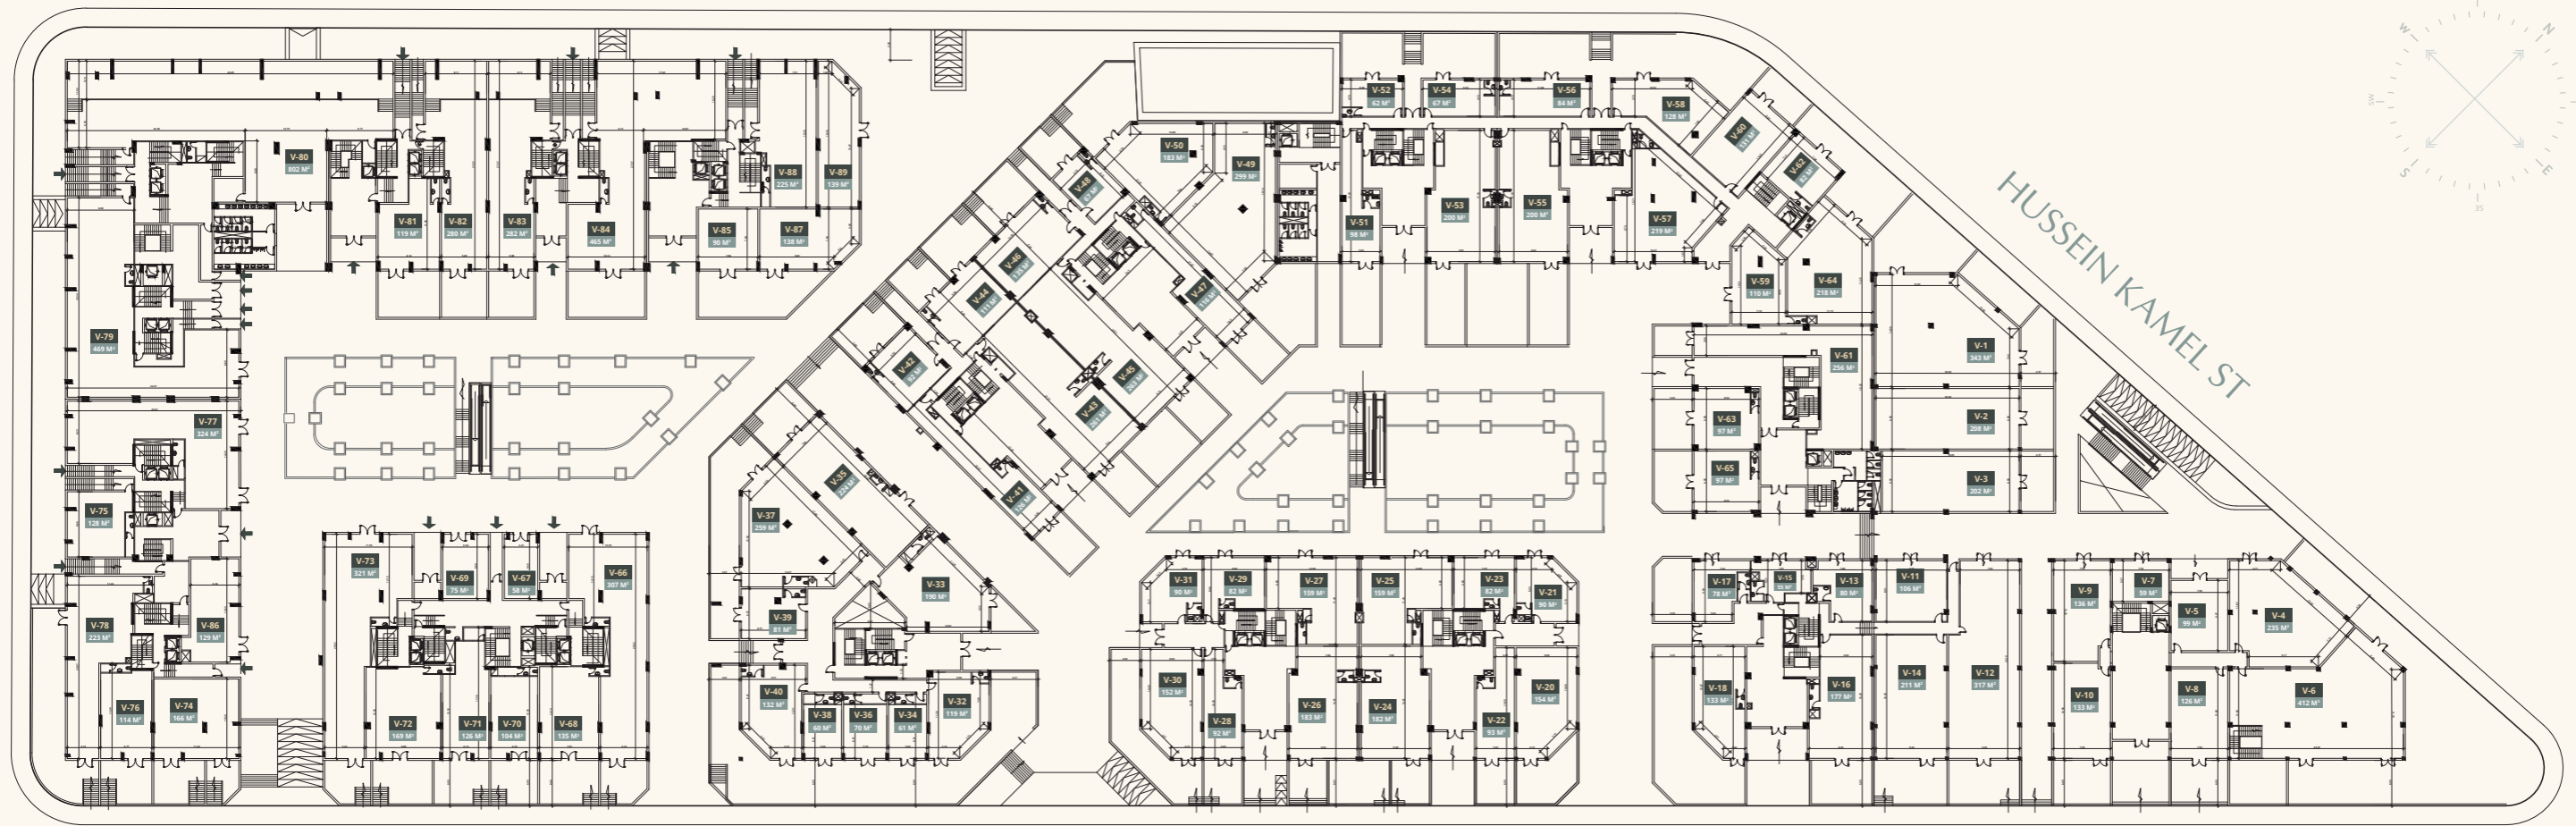

# VALORE EL.THAWRA COMMERCIAL

FATHI AL KASHLAN ST

EL-THAWRA ST

**Horizontal Plane  
For Ground Floor**

Valore Thawra's design is one of a mixed-use-development, sketched to introduce a full-fledged experience. Designed so that there is a store for every need. This structure minimizes the competition between similar shops, anchors, and services while maximizing the visitor experience. Valore Thawra intertwines the essentials with casual outings, making it a one-stop destination.