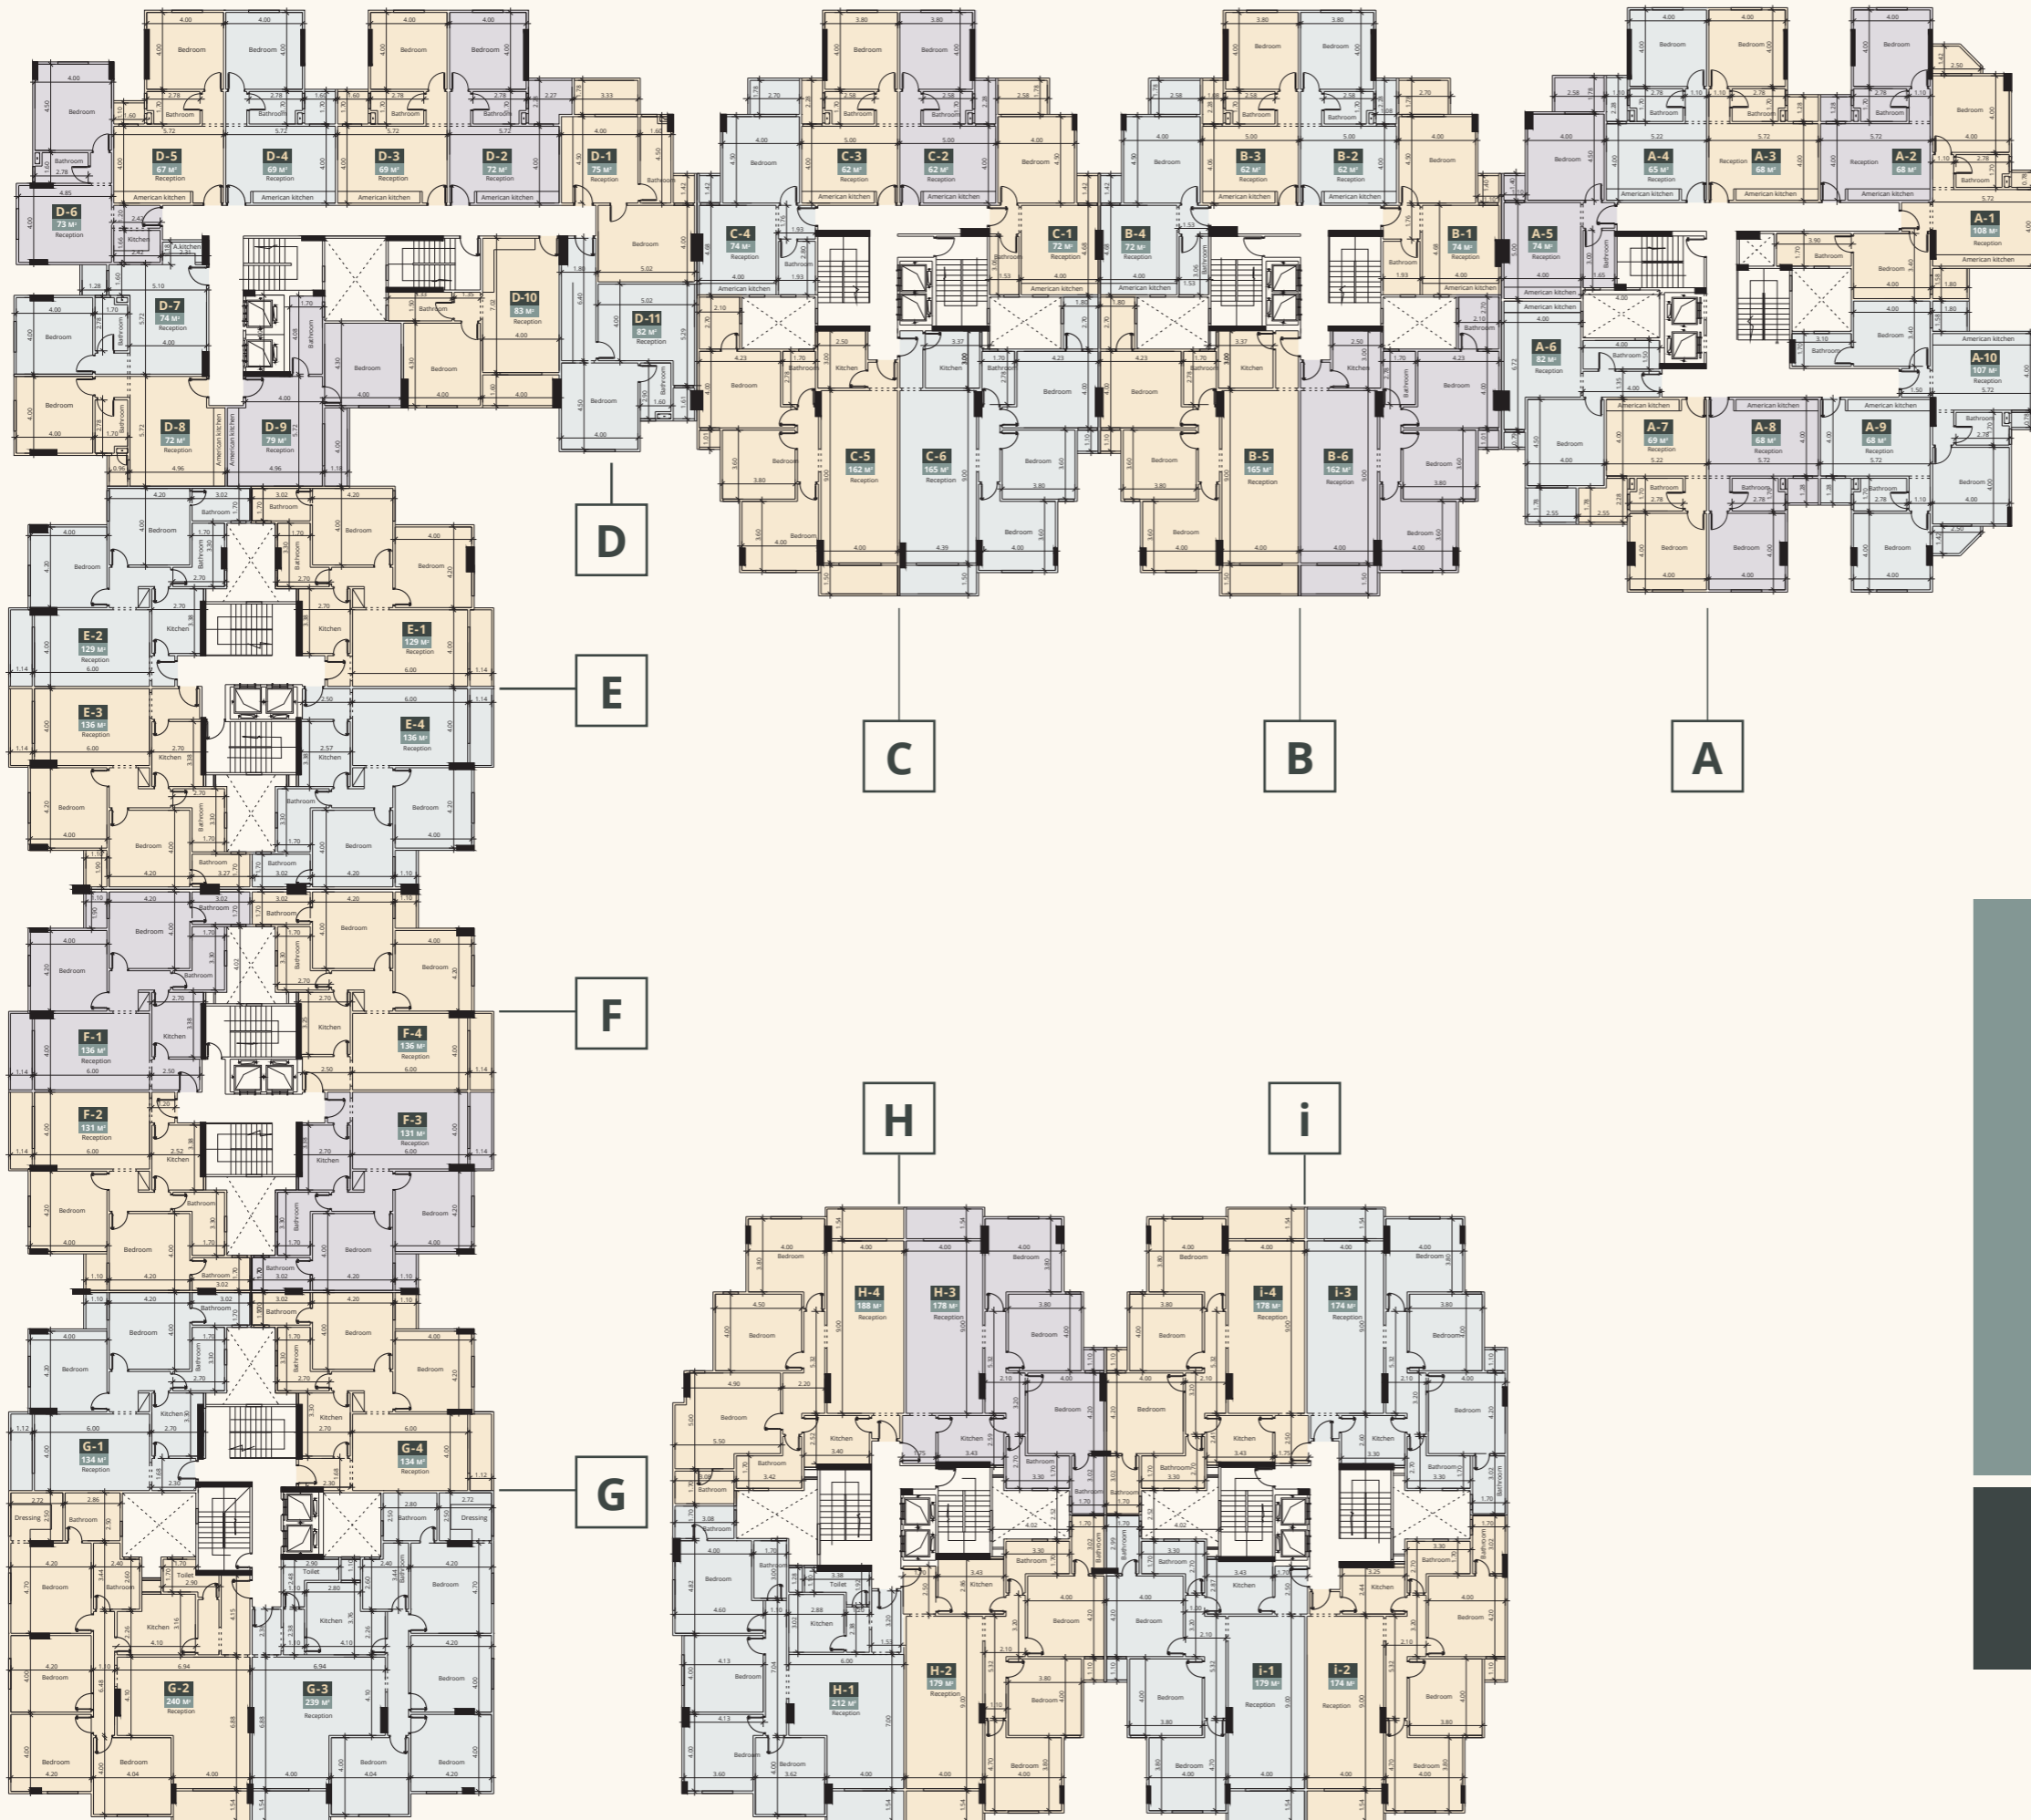

# VALORE EL.THAWRA RESIDENTIAL

FATHI AL KASHLAN ST

EL-THAWRA ST

**Horizontal Plane**  
For The Typical Floor

Valore Thawra presents an array of Residential units that bring you closer to everything that matters.

The units come in all sizes and shapes to cater to the diverse needs of all. With apartments from 66 meters squared up to 244 meters squared, rest assured that you will find the unit that suits you best. The units are all serviced apartments for you to experience service second to none from the most prestigious hotel concierge.

**VALORE**  
EL THAWRA

**VALORE EL THAWRA**  
**RESIDENTIAL**